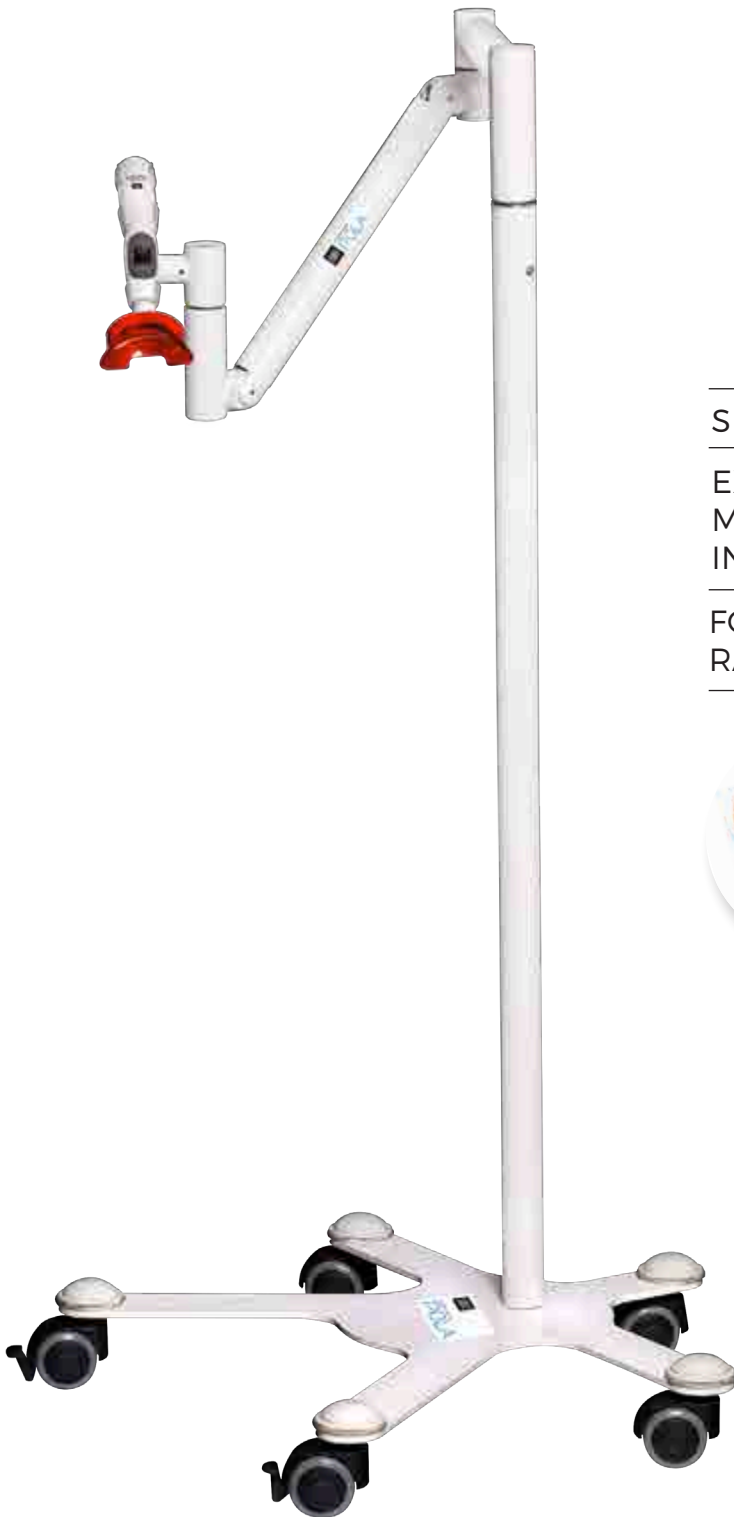

CREATED BY SDI

POLA WHITENING STAND

ADVANCED TOOTH WHITENING SYSTEM

SMART DESIGN.

EXTREMELY STABLE AND EASY TO MANOEUVRE, MAKING IT A GREAT INVESTMENT FOR YOUR CLINIC.

FOR USE WITH RADII PLUS AND RADII XPERT CURING LIGHTS.

Assembly instructions

SCAN ME

KEY FEATURES

SIMPLE DESIGN

The Pola Whitening Stand comes in a smart and slimline design that supports both Radii Plus and Radii Xpert curing lights.

WIDE RANGE OF MOVEMENTS AND ADJUSTMENTS

The Pola Whitening Stand has five rotation points, allowing you to adjust the stand up to 360° to achieve the exact position you require.

VERSATILE

The stand can be positioned beside or behind the patient, depending on the practice requirements.

LIGHTWEIGHT, CORDLESS AND COMPACT

Moving and positioning the stand is simple due to the lightweight and cordless design. The compact stand is easy to clean and can easily be stored away when not in use.